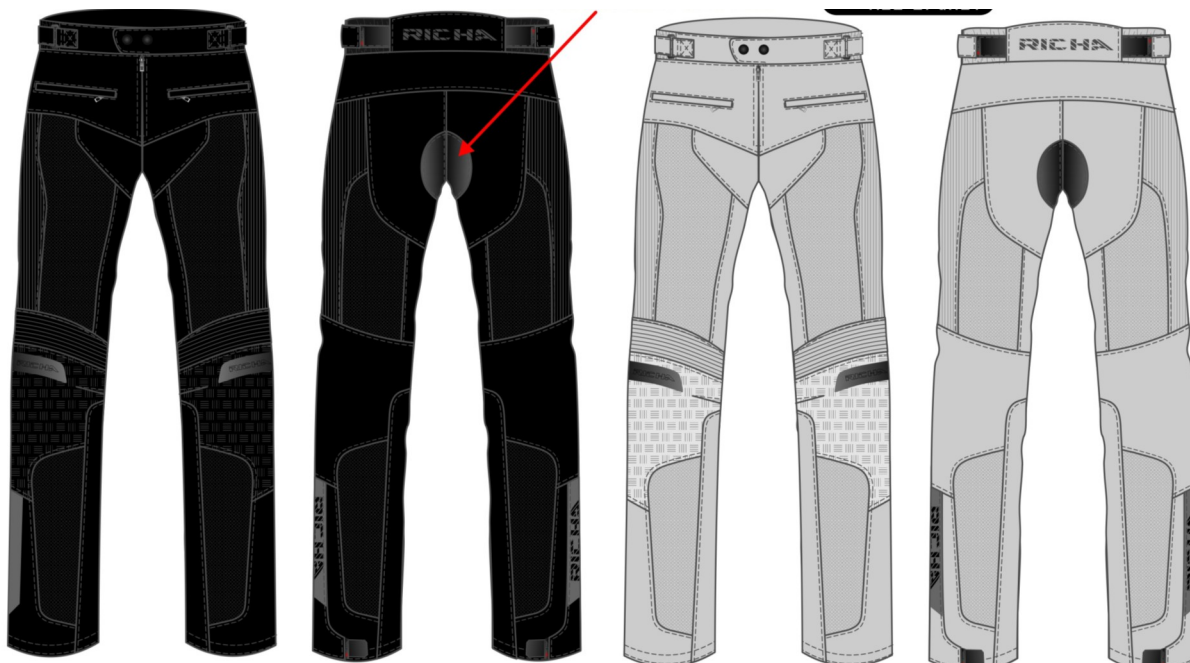

RICHA

2014 COLLECTION

TOURING LIFESTYLE

AIR VENT EVO TROUSERS

TECHNICAL DATASHEET

Available colors: 100 Black
 200 Grey

Available sizes: Normal leg XS-6XL
 Short leg XS-6XL
 Long leg XS-6XL

Richa product code: 7AVE|7AVEL|7AVES

Outshell	Lining	Membrane
POLY 600D CORDURA+P2M 320 POLY MESH+CH-1121 RIP -STOP	5X1(C-008) POLY MESH	#8102 REISSA MEMBRANE +60G PADDING (WITH 210T TAFFETA P/D)HIGH FREQUENCY QUILTED
Zipper		Protector
ALL YKK		HIP:8MM EVA FOAM KNEE: 
WAIST CONNECTION SHORT:YBS ZIPPER		