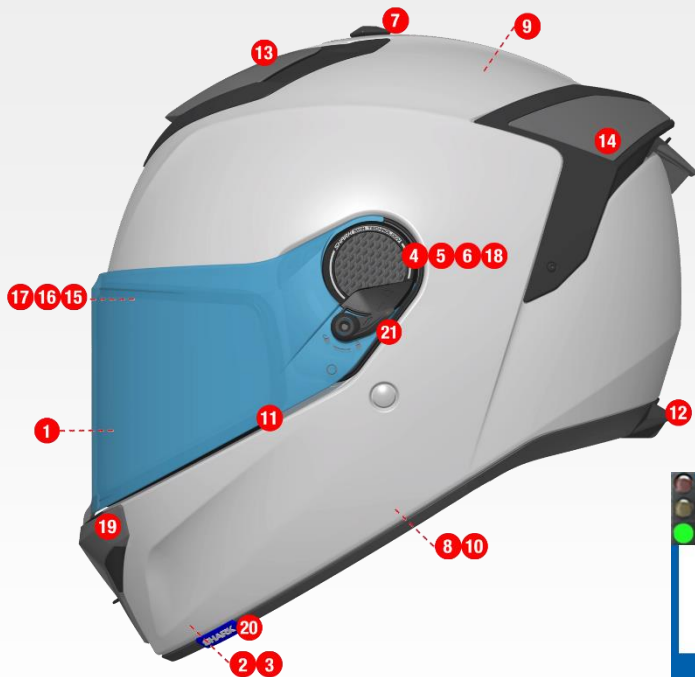

SPARTAN GT/ SPARTAN GT CARBON