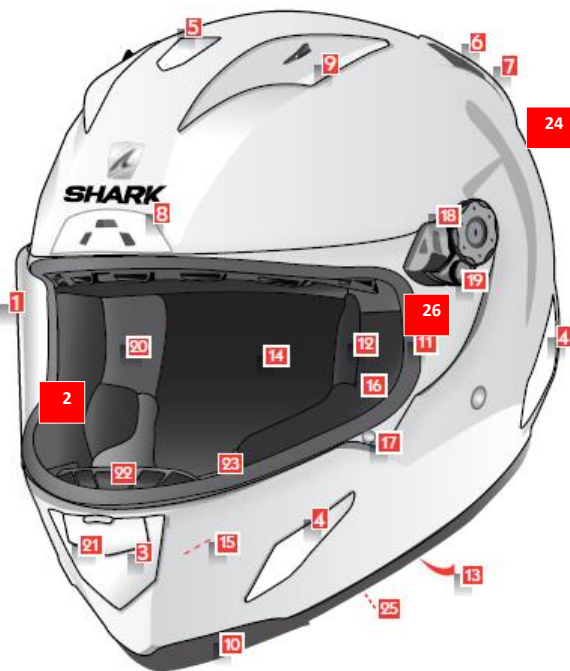

RACE-R PRO – RACE-R PRO Carbon

SHARK in-house after-sales only.
Remplacement seulement par le SAV SHARK.

SHARK in-house after-sales or distributor/dealer operation (some technical skills are required).
Réparation par SAV ou par distributeur/dealer selon son niveau technique.

Can be replaced by distributor/dealer/end customer.
Peut être remplacé par distributeur/dealer/client final.