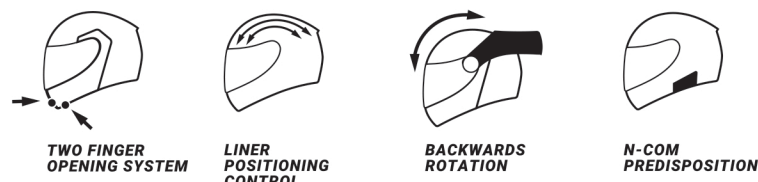

N 1 2 0 - 1

MODULAR

NOJAN

TRAVELLING

HOMOLOGATION

- UN/ECE 22-06
- The helmet can be used in open (J) or closed (P) configuration

VISOR

- Ultrawide
- Scratch resistant
- Pinlock® fog resistant inner visor (according to segment)
- Adjustable Vision Protection System (VPS) sunscreen - UV protection up to 400nm
- VPS automatic retraction system

INNER PADDING

- "Top Clima Comfort" inner comfort padding with eco-friendly fabric
- Liner with innovative net construction
- LPC - Liner Positioning Control
- 3D shaped cheek pads for improved wearability with removable padding
- Moulded lining for the inner cheek pads in polystyrene
- Chin straps integrated in the cheek pads